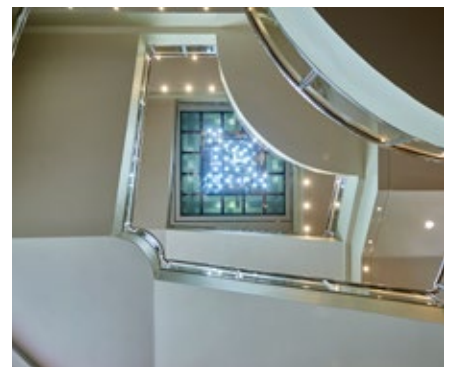

PAINT TO BE PROUD OF

T 01924 354354
E specifiers.acuk@ppg.com
W www.johnstonestrade.com

PPG PPG Industries
Bringing innovation to the surface.™

PPG Architectural Coatings, Huddersfield Road
Birstall, Batley, West Yorkshire, WF17 9XA