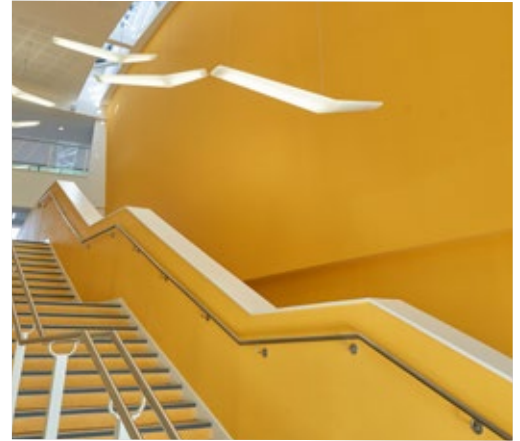

PENARTH LEARNING COMMUNITY SCHOOL - GLAMORGAN

PAINTER & DECORATORS:

R&M Williams

PRODUCTS:

**Endura Super Durable Matt, Acrylic Eggshell,
2 Pack Water Based Epoxy Floor Paint**

SURFACE:

Walls, ceilings, floors

SUBSTRATE:

Plaster

The durability of Johnstone's Trade's Endura Super Durable Matt has proved to be the perfect match for a new £30 million school project in Glamorgan.

Penarth Learning Community School, a flagship project in the Vale of Glamorgan Council's 21st Century Schools Investment Programme, features specialist areas including sensory pool and sensory rooms. The 20-strong team of decorators from R&M Williams spent eight months painting the school's vast interior using 60,000 litres of paint, ahead of its September opening.

Working closely with HLM Architects and main contractor Bouygues, the team from R&M took care to specify paint products that would stand up to the rigors of daily life in a busy school, and also provide an attractive finish.

Johnstone's Endura Super Durable Matt, which is tested to over 10,000 scrubs, was selected for the school's high traffic areas, providing an easy-to-clean, flat matt solution.

Other surfaces that would be less exposed to wear and tear were coated with Johnstone's Acrylic Eggshell, offering a similarly hard-wearing finish particularly well suited to high condensation areas.

Johnstone's 2 Pack Water Based Epoxy Floor Paint provided a highly resilient, durable surface, and in total over 60,000 litres of Johnstone's paint were used to complete the job.

Andrew Hedditch, contracts manager at R&M Williams, said: "Our team of 20 decorators worked tirelessly for a period of eight months to ensure the school was ready to open its doors at the start of the new term.

"Our pro-active approach, combined with experienced local labour and the highest quality of paint products from Johnstone's ensured an outstanding finish."

PAINT TO BE PROUD OF

T 01924 354354
E specifiers.acuk@ppg.com
W www.johnstonestrade.com

PPG Industries

Bringing innovation to the surface.™

PPG Architectural Coatings, Huddersfield Road
Birstall, Batley, West Yorkshire, WF17 9XA